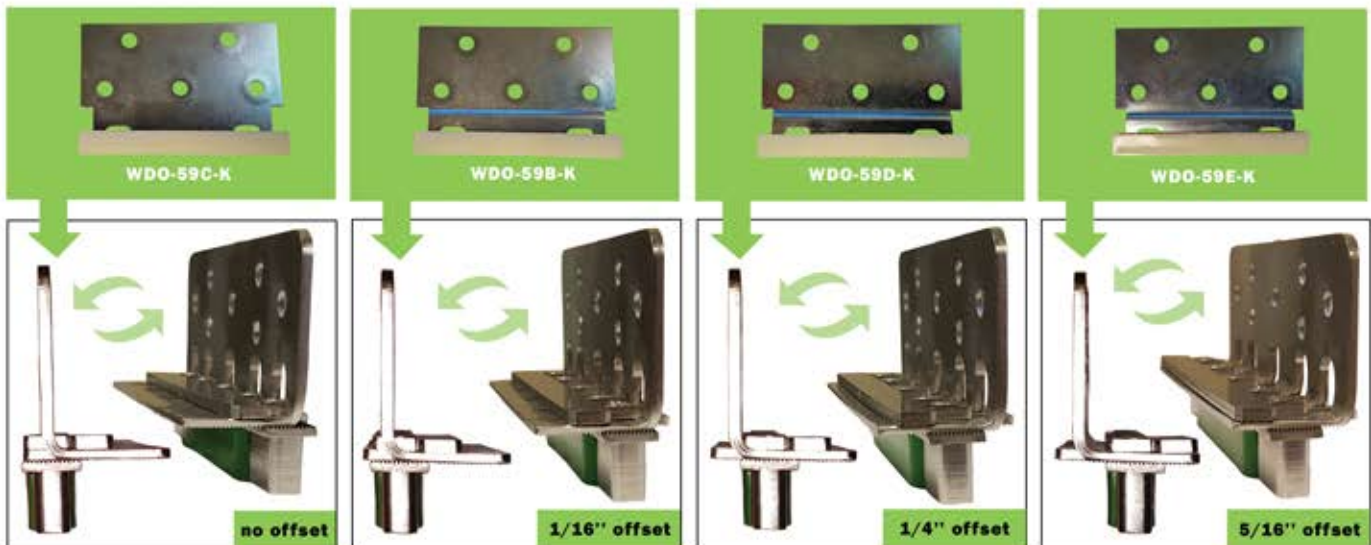

# KNOW ENFORCER<sup>EDGE</sup> KNOW SAFETY

PATENT # SEES 8,181,394

## Enforcer<sup>EDGE</sup>

REPLACES ALL OF THESE GIB KITS

Part Number	Gib width
SEES-ENFORCER-EDGE-R	7/16"
SEES-ENFORCER-EDGE-G	15/32"
SEES-ENFORCER-EDGE-W	1/2"
SEES-ENFORCER-EDGE-B	17/32"

NO OFFSET? NO PROBLEM: SEES Enforcer Edge is perfect for Westinghouse elevators with offsets between 0 and 5/16ths.