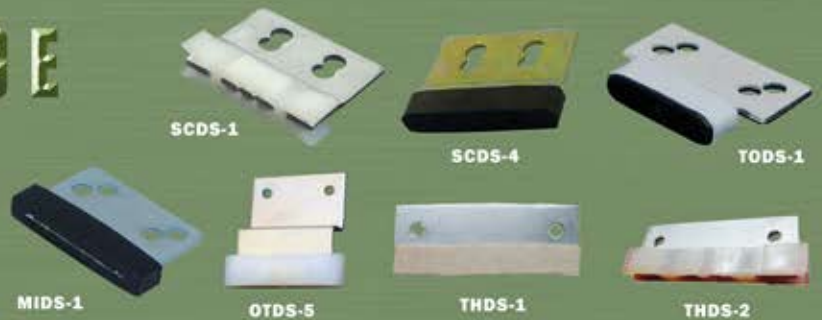

# KNOW ENFORCER<sup>EDGE</sup> KNOW SAFETY

PATENT # SEES 8,181,394

## Enforcer<sup>EDGE</sup>

REPLACES ALL OF THESE GIB KITS

Part Number	Gib width
SEES-ENFORCER-EDGE-R	7/16"
SEES-ENFORCER-EDGE-G	15/32"
SEES-ENFORCER-EDGE-W	1/2"
SEES-ENFORCER-EDGE-B	17/32"

NO OFFSET? NO PROBLEM: SEES Enforcer Edge is perfect for Westinghouse elevators with offsets between 0 and 5/16ths.